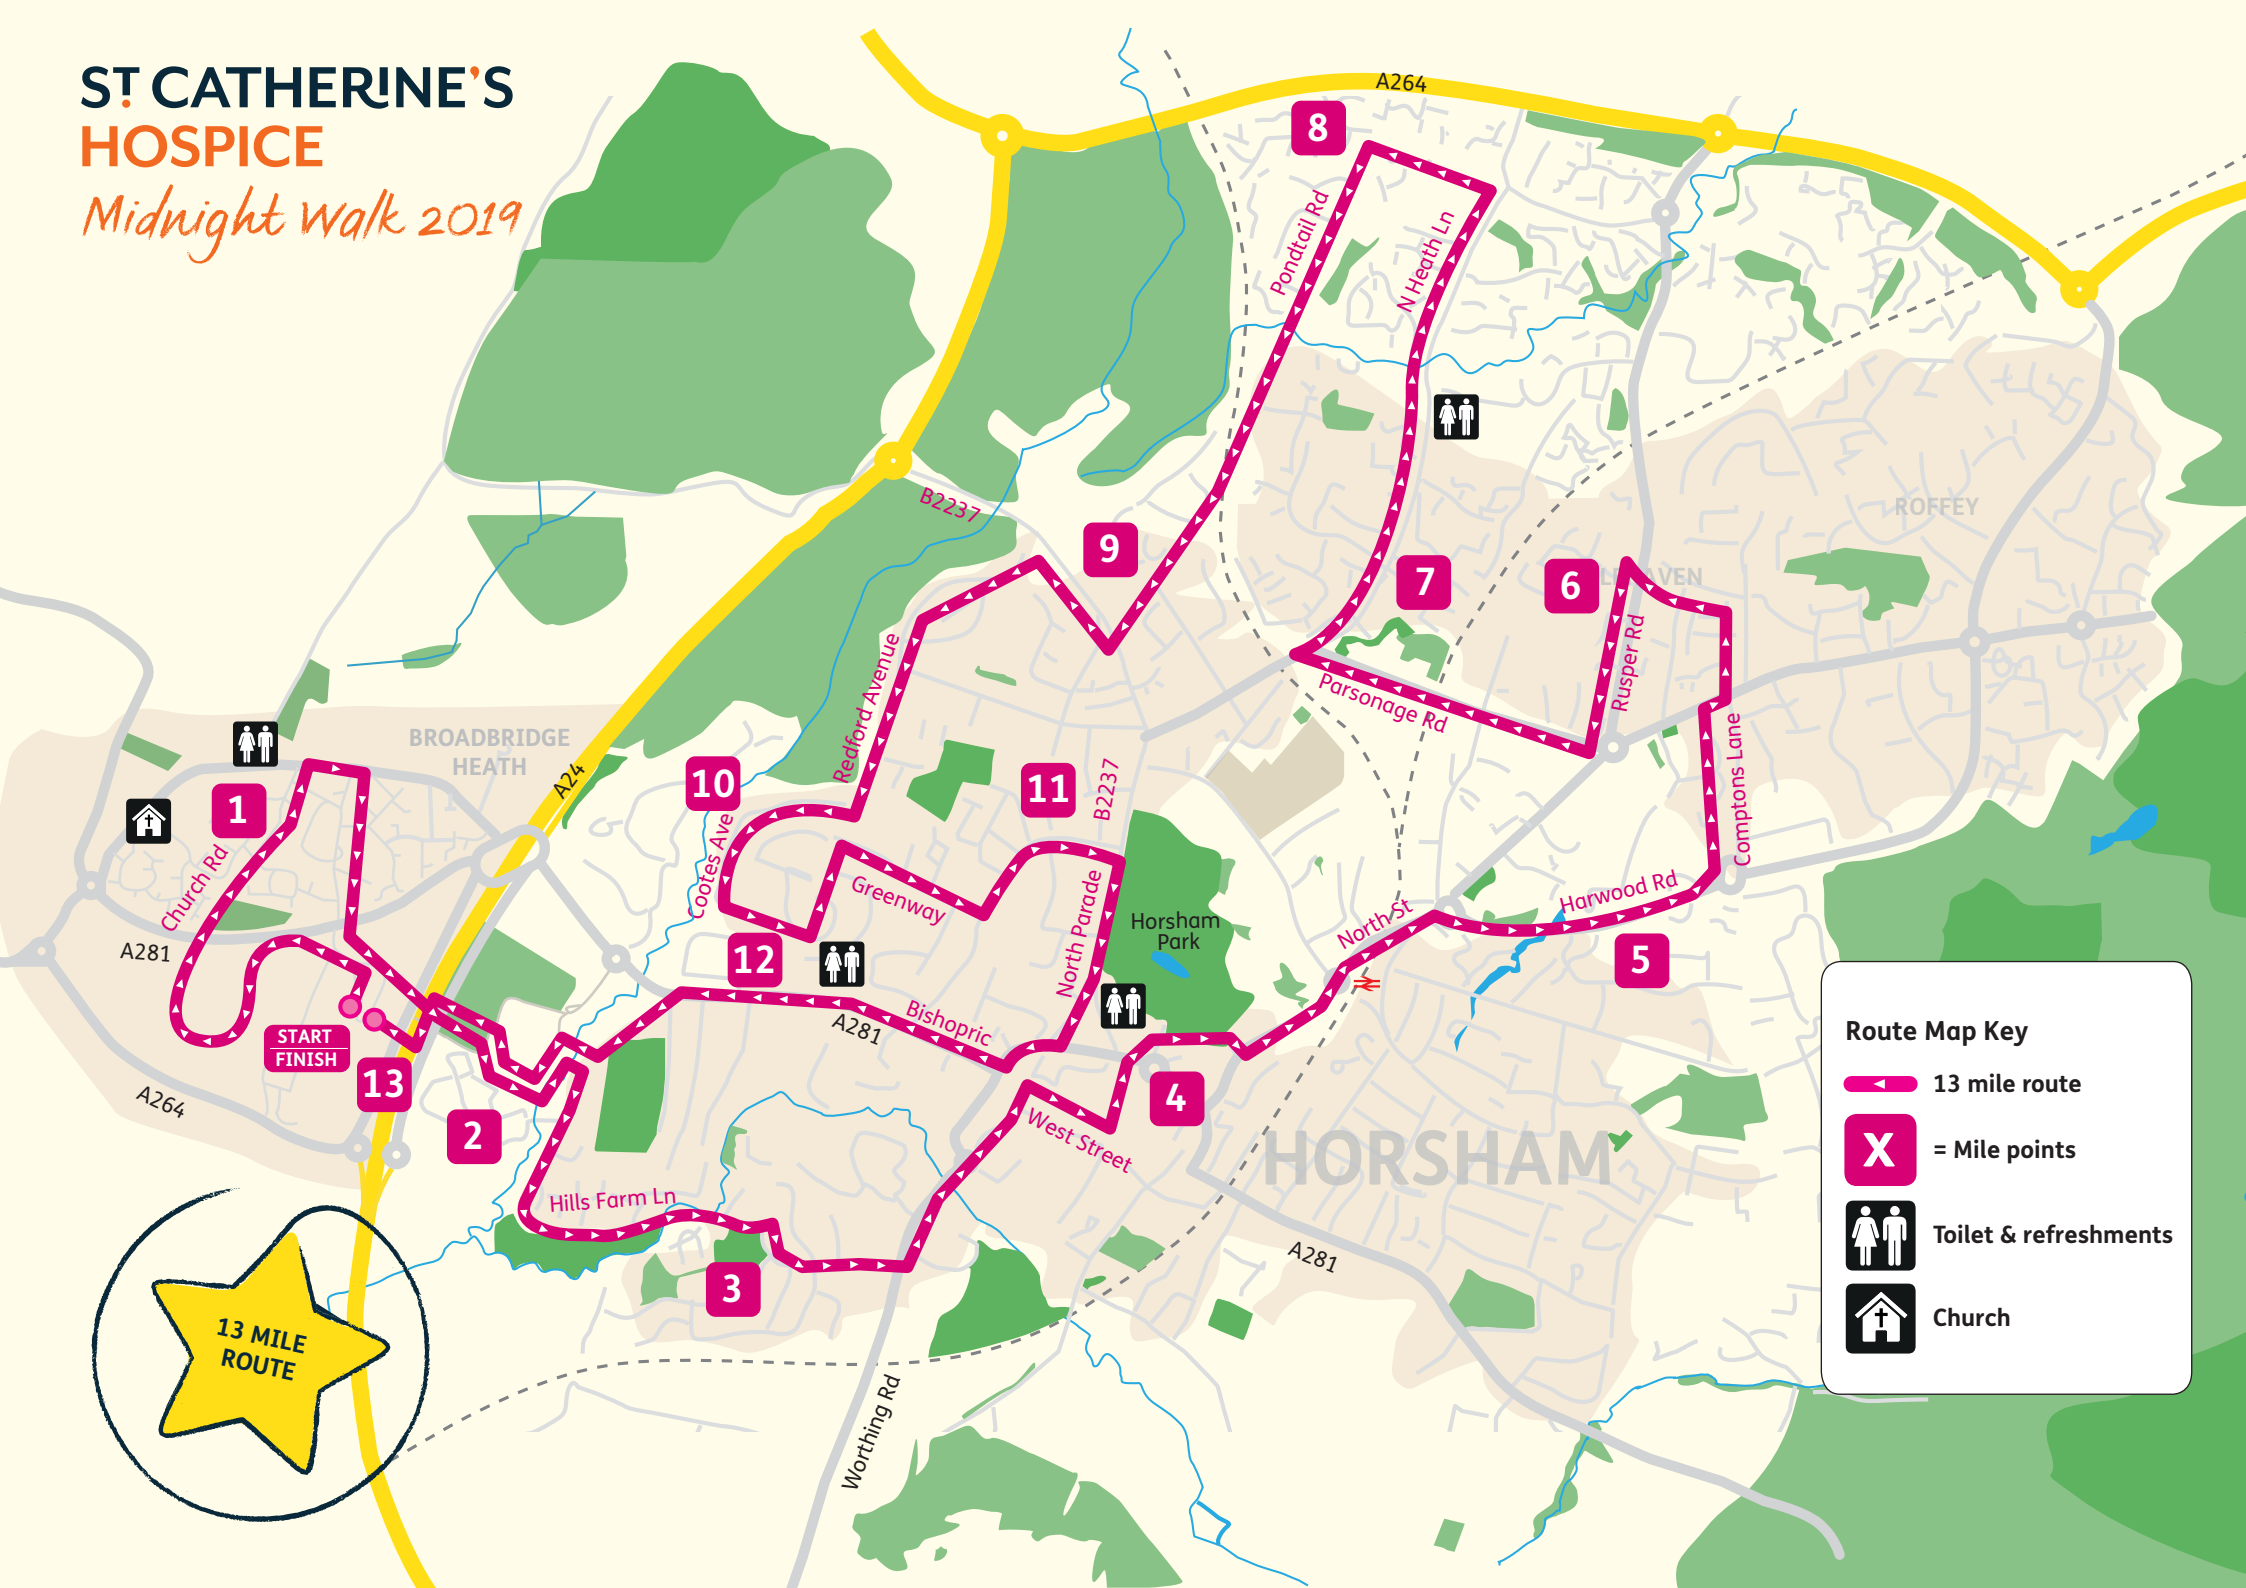

ST CATHERINE'S HOSPICE

Midnight Walk 2019

Route Map Key

- 13 mile route
- = Mile points
- Toilet & refreshments
- Church