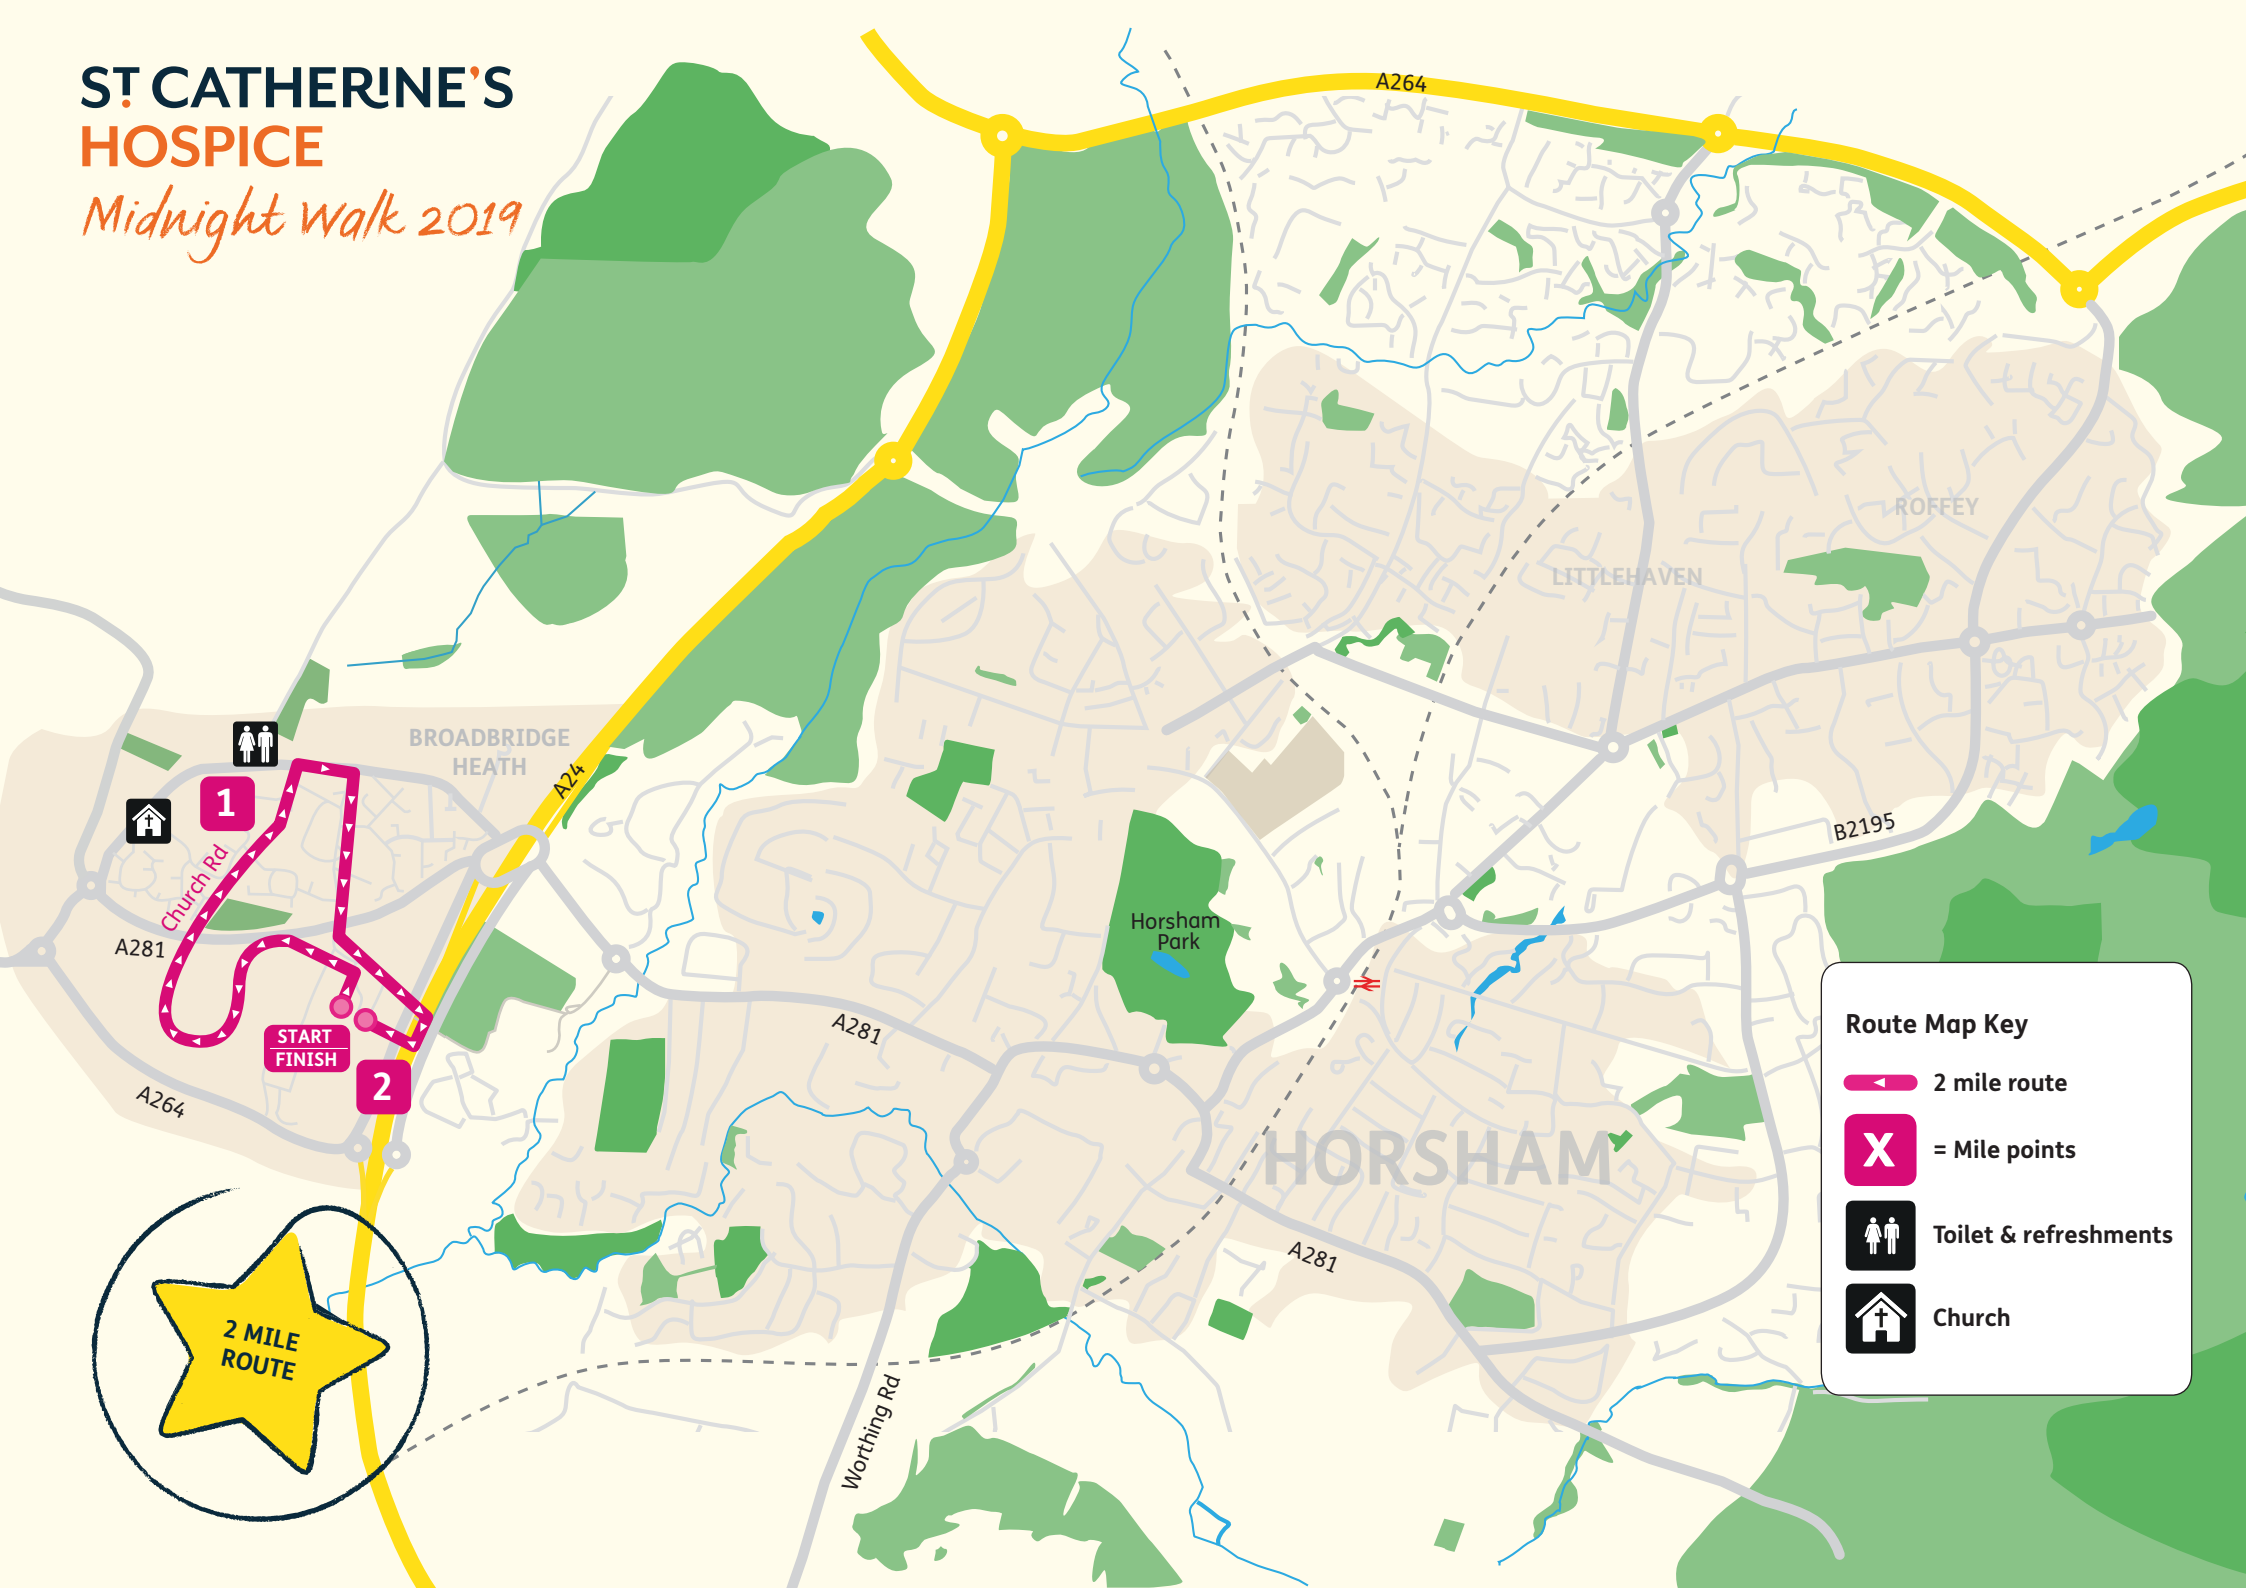

# ST CATHERINE'S HOSPICE

Midnight Walk 2019

### Route Map Key

-  2 mile route
-  = Mile points
-  Toilet & refreshments
-  Church