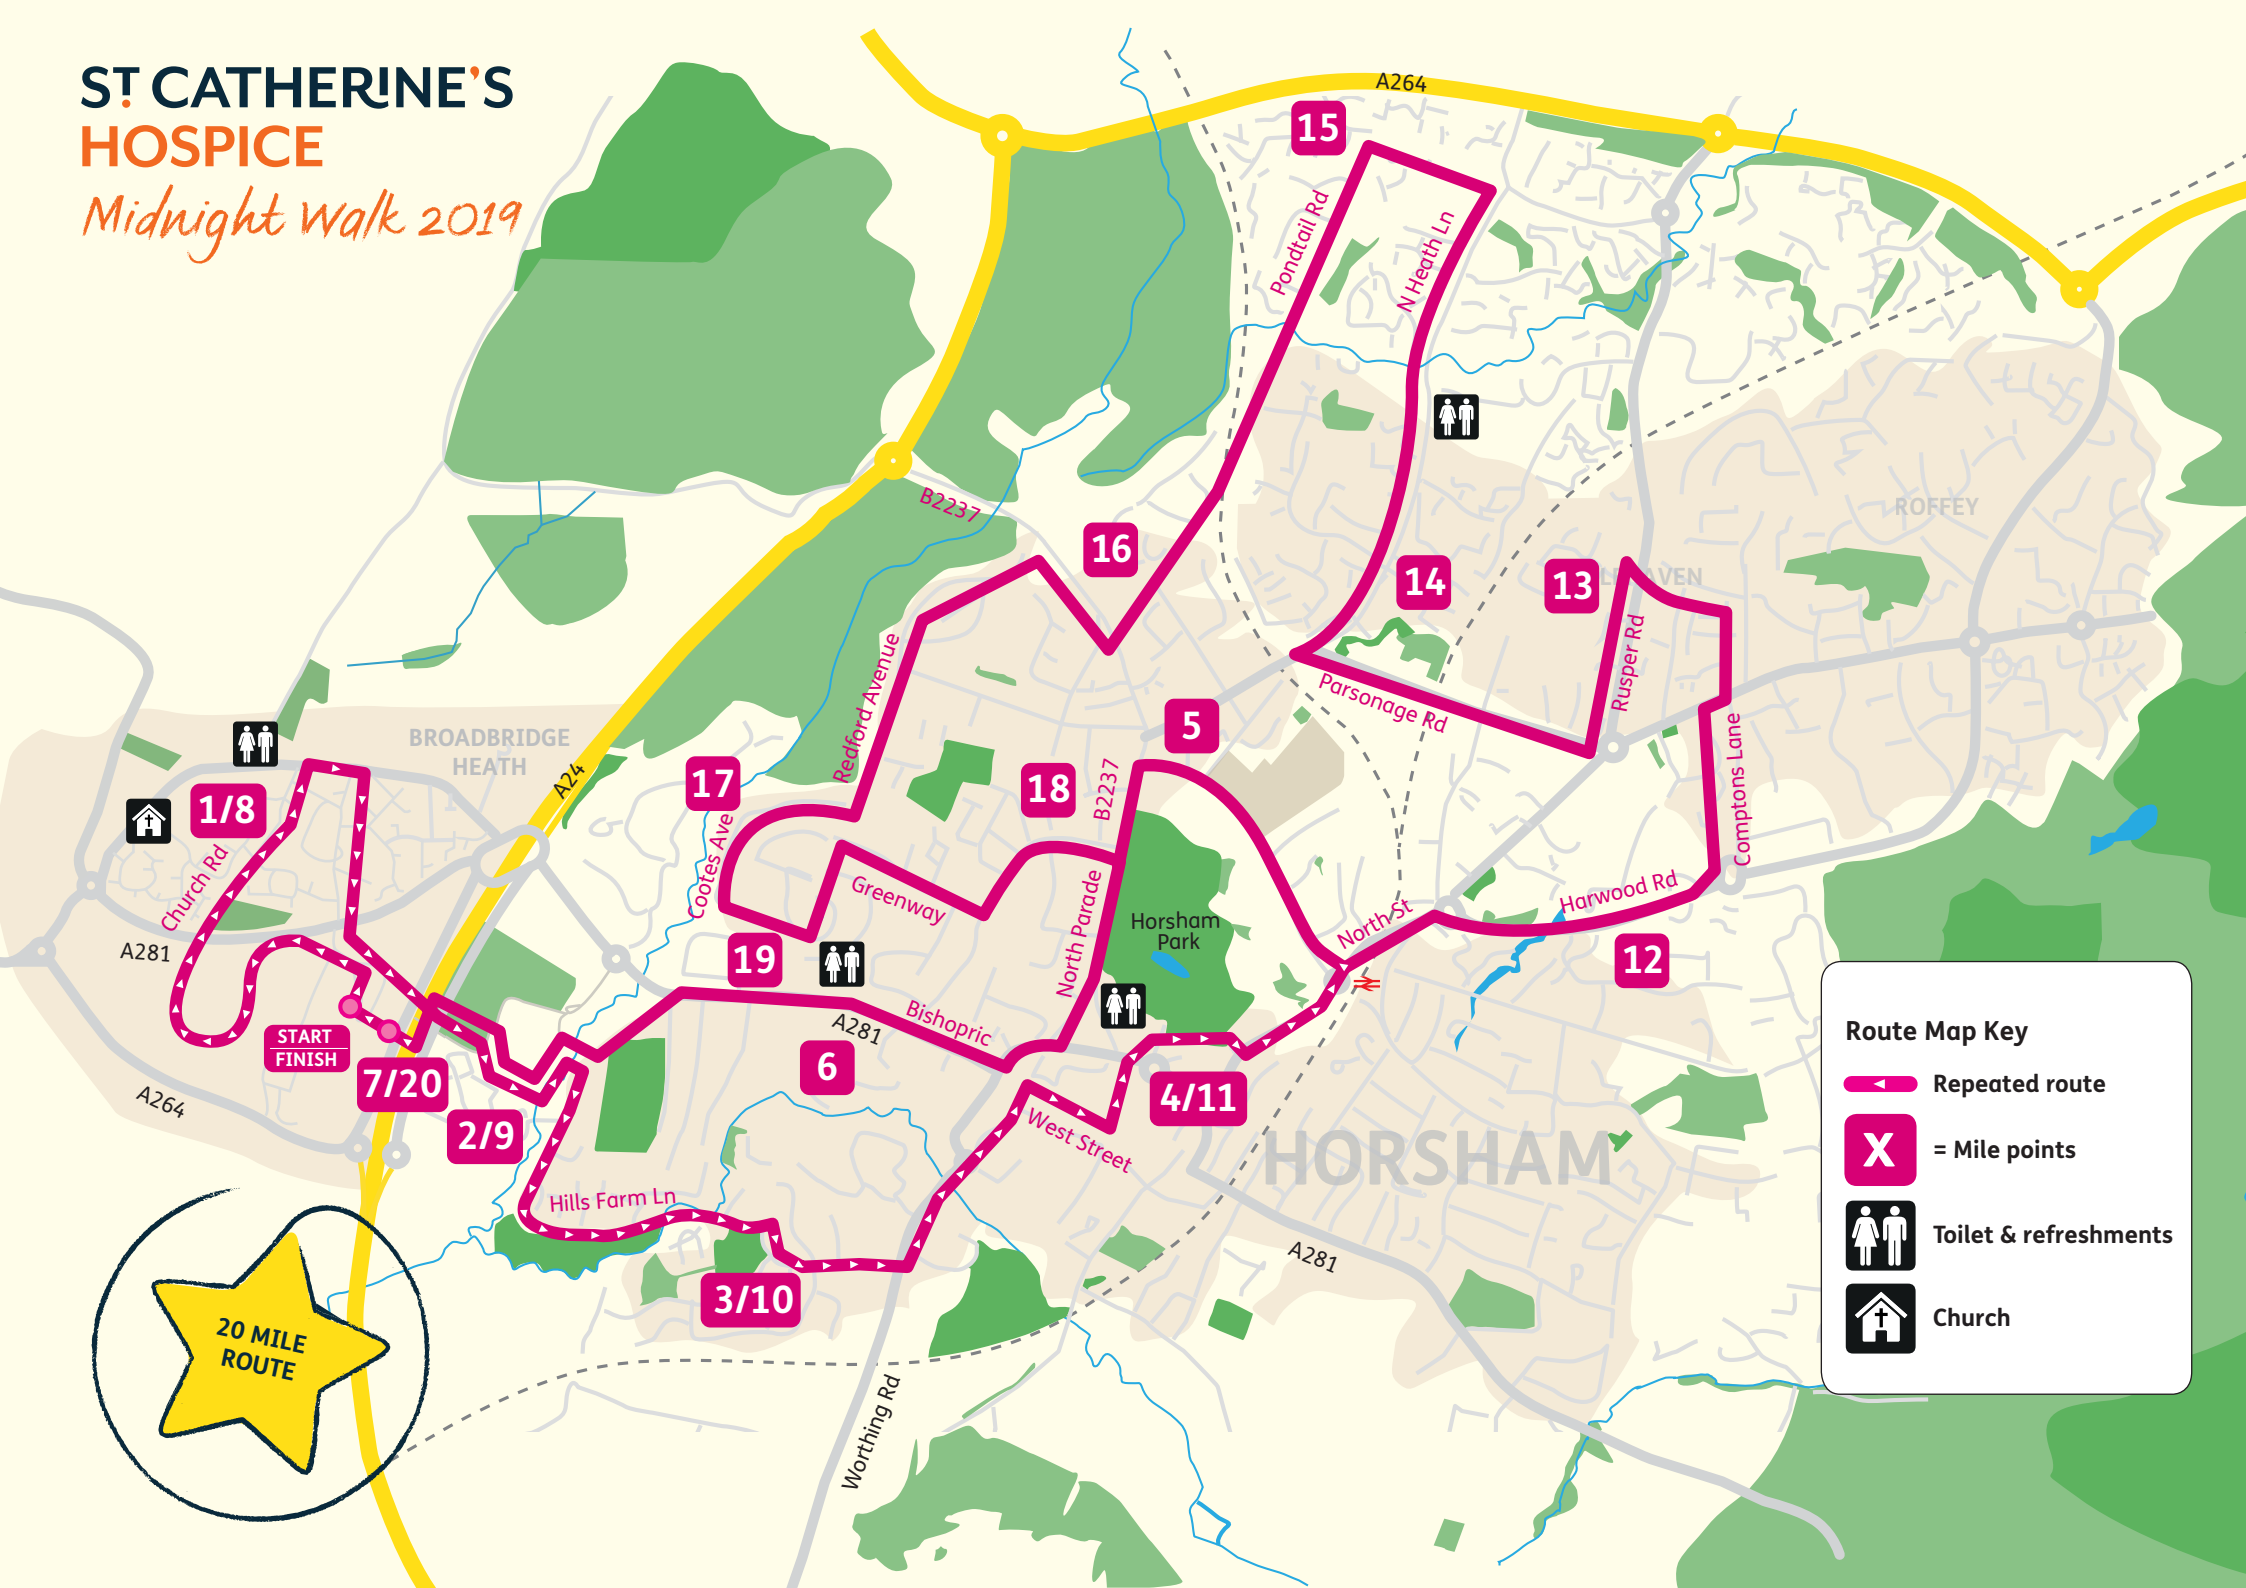

ST CATHERINE'S HOSPICE

Midnight Walk 2019

Route Map Key

- Repeated route
- = Mile points
- Toilet & refreshments
- Church