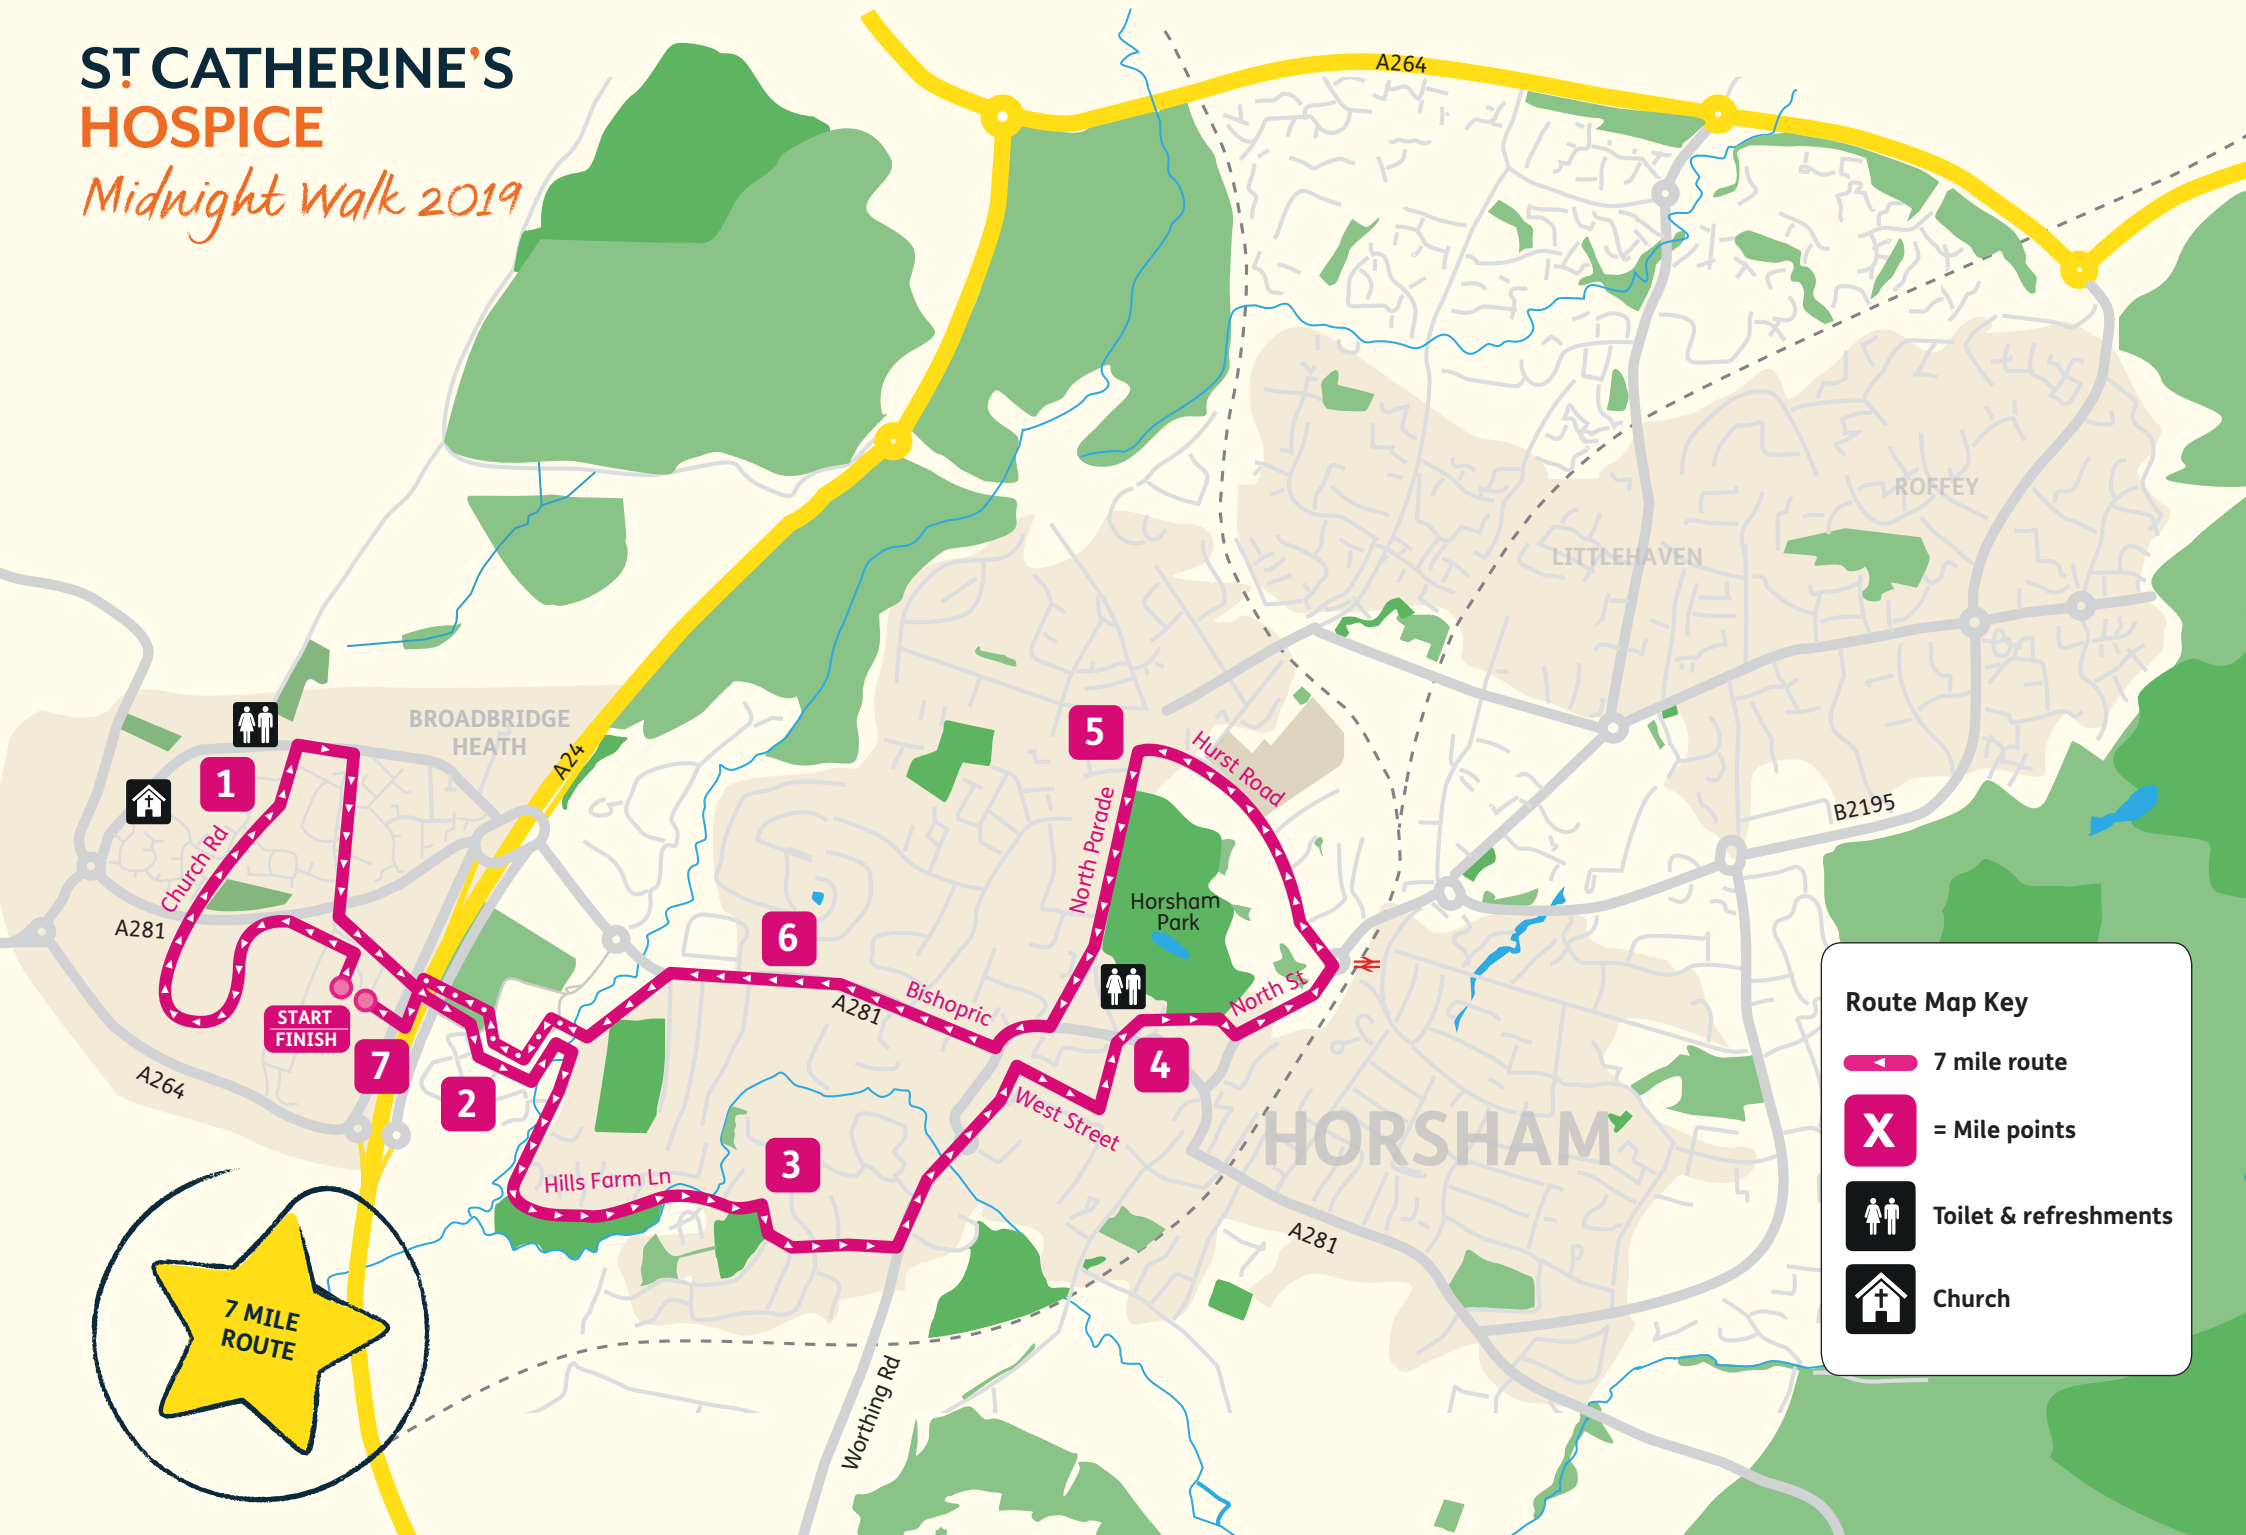

ST CATHERINE'S HOSPICE

Midnight Walk 2019

Route Map Key

- 7 mile route
- = Mile points
- Toilet & refreshments
- Church